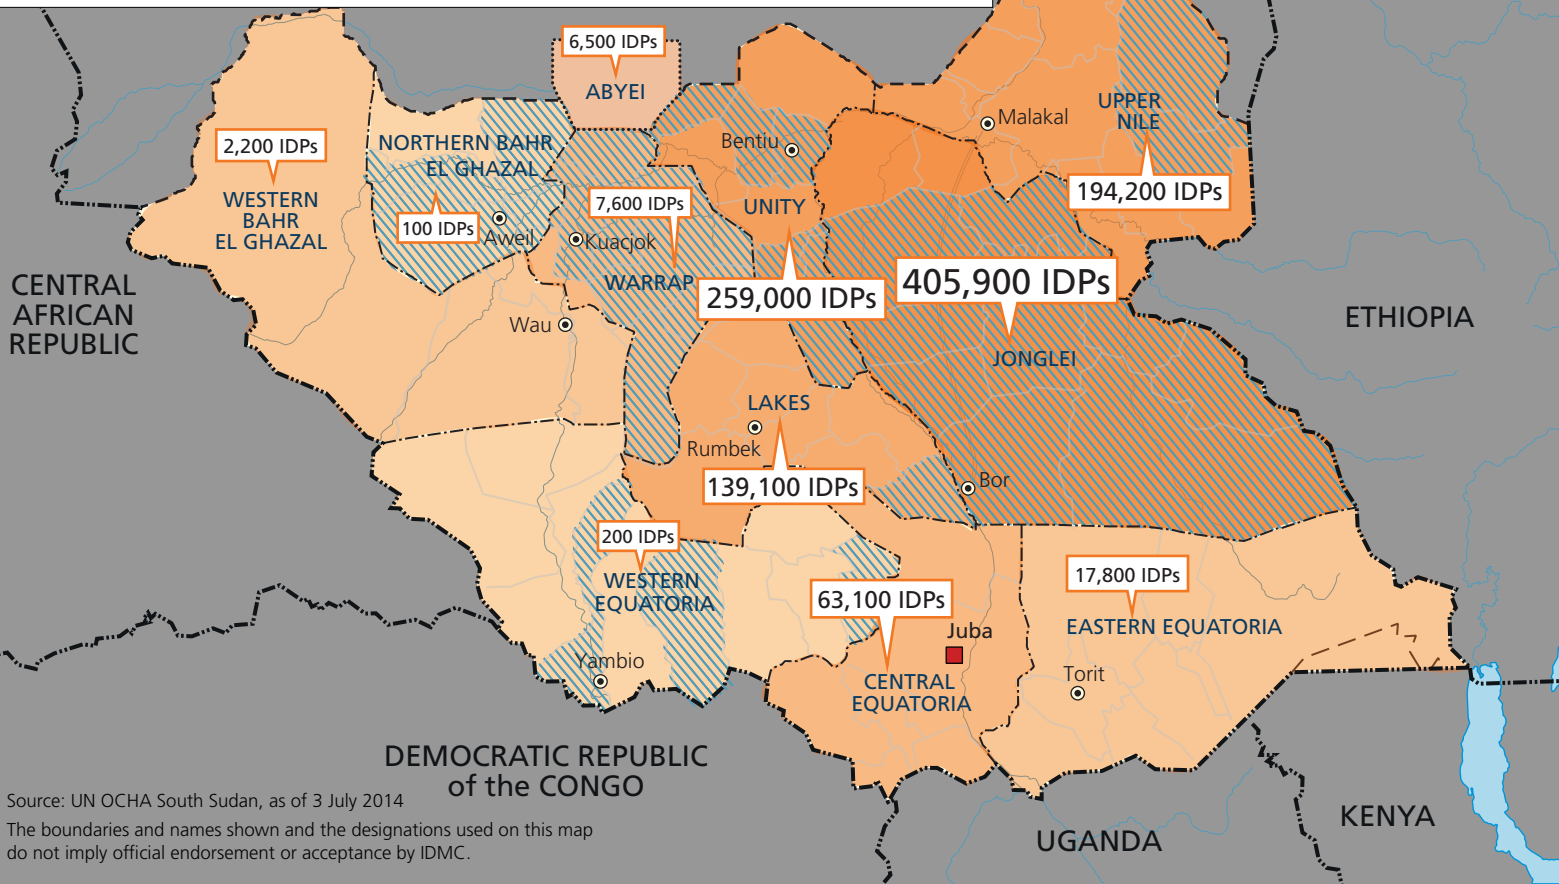

# Displacement in South Sudan

9 July 2014

0 100 200 km

**IDMC** Internal displacement monitoring centre

Source: UN OCHA South Sudan, as of 3 July 2014

The boundaries and names shown and the designations used on this map do not imply official endorsement or acceptance by IDMC.